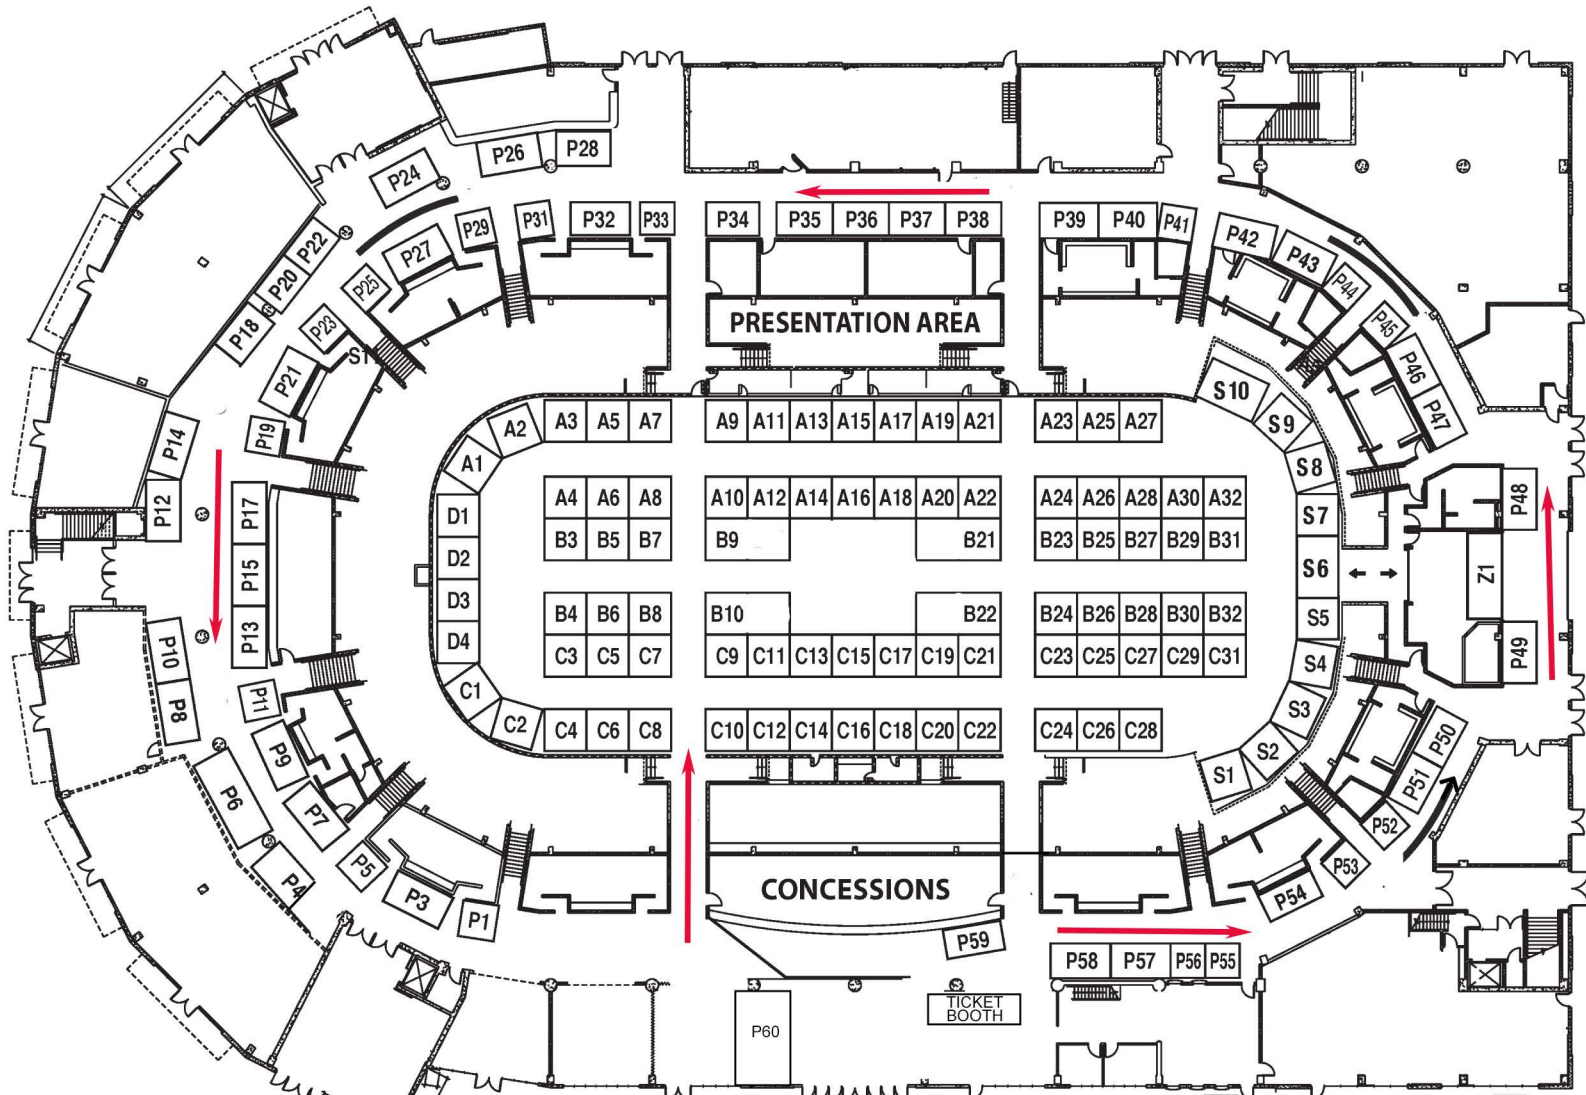

KELOWNA

SPRING HOME SHOW

JANUARY 16 & 17, 2027

PROSPERA PLACE

SHOW SCHEDULE
 Move-in
 Friday, Jan 15, 10am - 7pm

Show Hours
 Saturday Jan 16, 10am-5pm
 Sunday Jan 17, 10am - 4pm

Move out
 Sunday Feb 10, 4:30pm - 9pm

Booth Rates
 Main floor \$12/sqft
 Corner: add \$200
 Perimeter \$9/sqft

APPROPRIATE FLOORING REQUIRED FOR ALL EXHIBITS IN THE MAIN EXHIBIT AREA

KelownaHomeShow.com

Entrance

main floor booth 10' x 10'
 main floor booth 10' x 15'
 concourse booth 14' x 7'